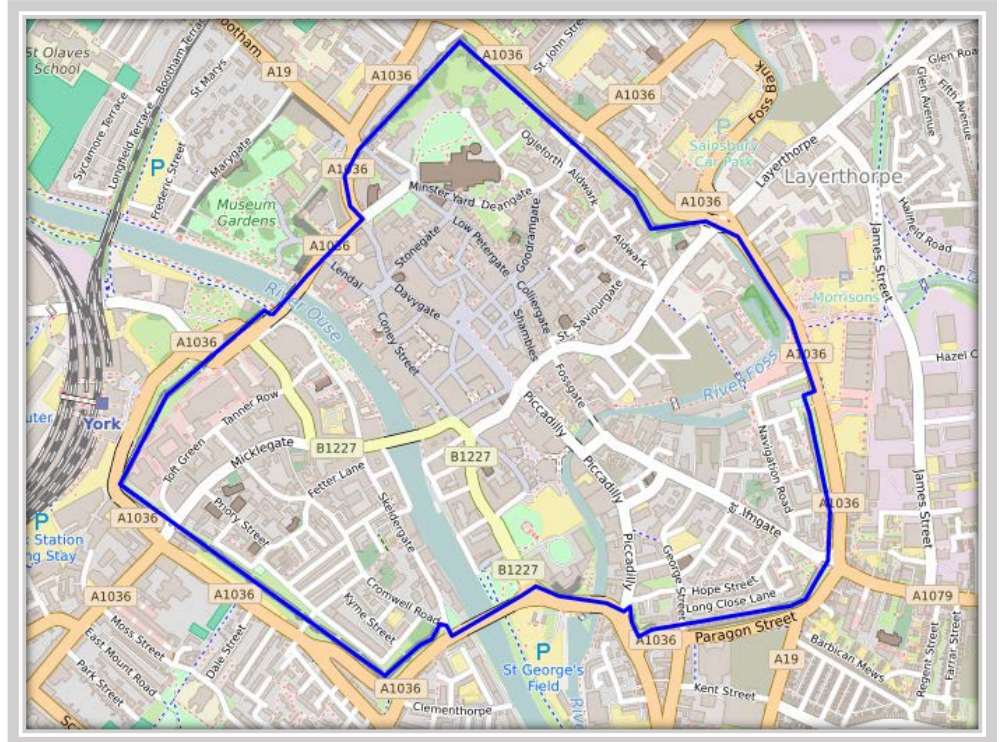

## York Walls

<b>Distance</b>	3 Miles
<b>Duration</b>	1 hour
<b>Features</b>	Castle, River
<b>OS Map</b>	Explorer 290
<b>Area</b>	North Yorkshire

### Walk Guide

You can get on the York walls at many points and it really is dependent on where you're coming from as to where you start on the route. Certain parts will require you to walk along the road to reach the next section of wall.