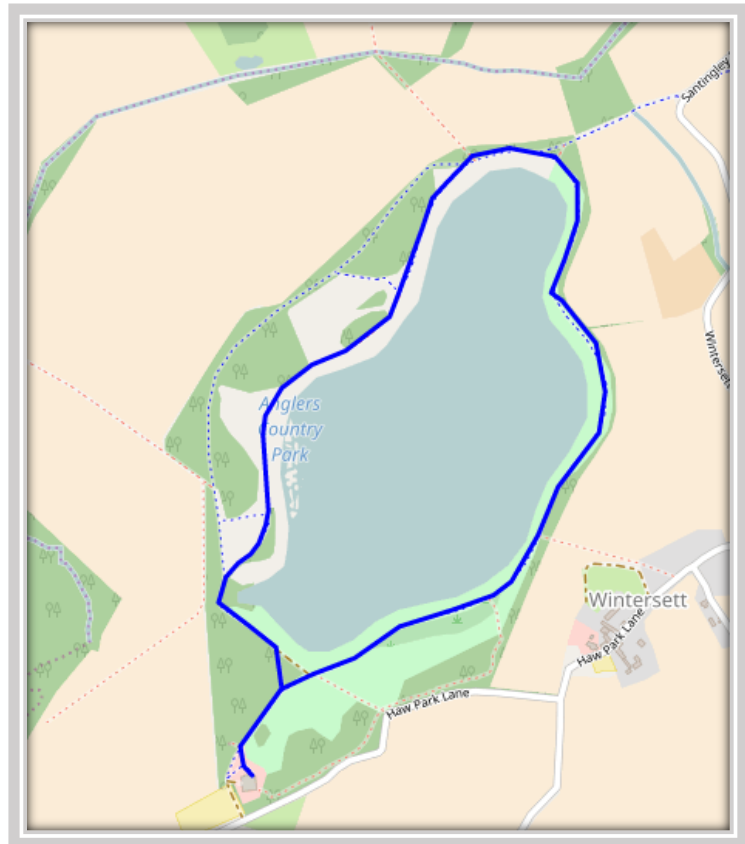

Anglers Country Park

Distance	2.5 Miles
Duration	50 minutes
Features	Lake, Woodland
OS Map	Explorer 278
Area	South Yorkshire

Walk Guide

This is a very simple walk, but with options for you to take other routes. Just follow the path around the water from the car park.