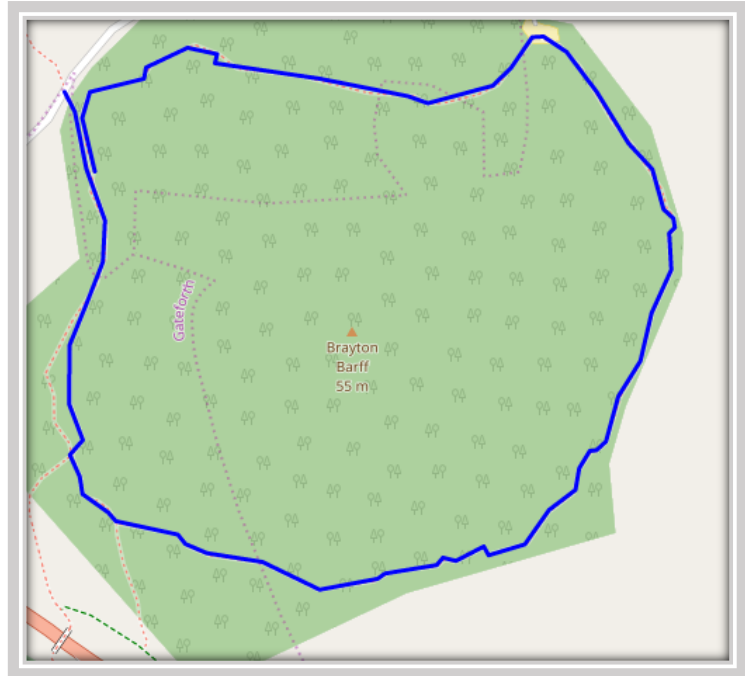

Brayton Barff

Distance	1 Mile
Duration	20 minutes
Features	Woodland
OS Map	Explorer 290
Area	East Yorkshire

Walk Guide

1. Head straight on
2. Follow the path as it curves to the left, ignoring paths that go off to the right
3. Continue to follow it round to the left and eventually you will go full circle.